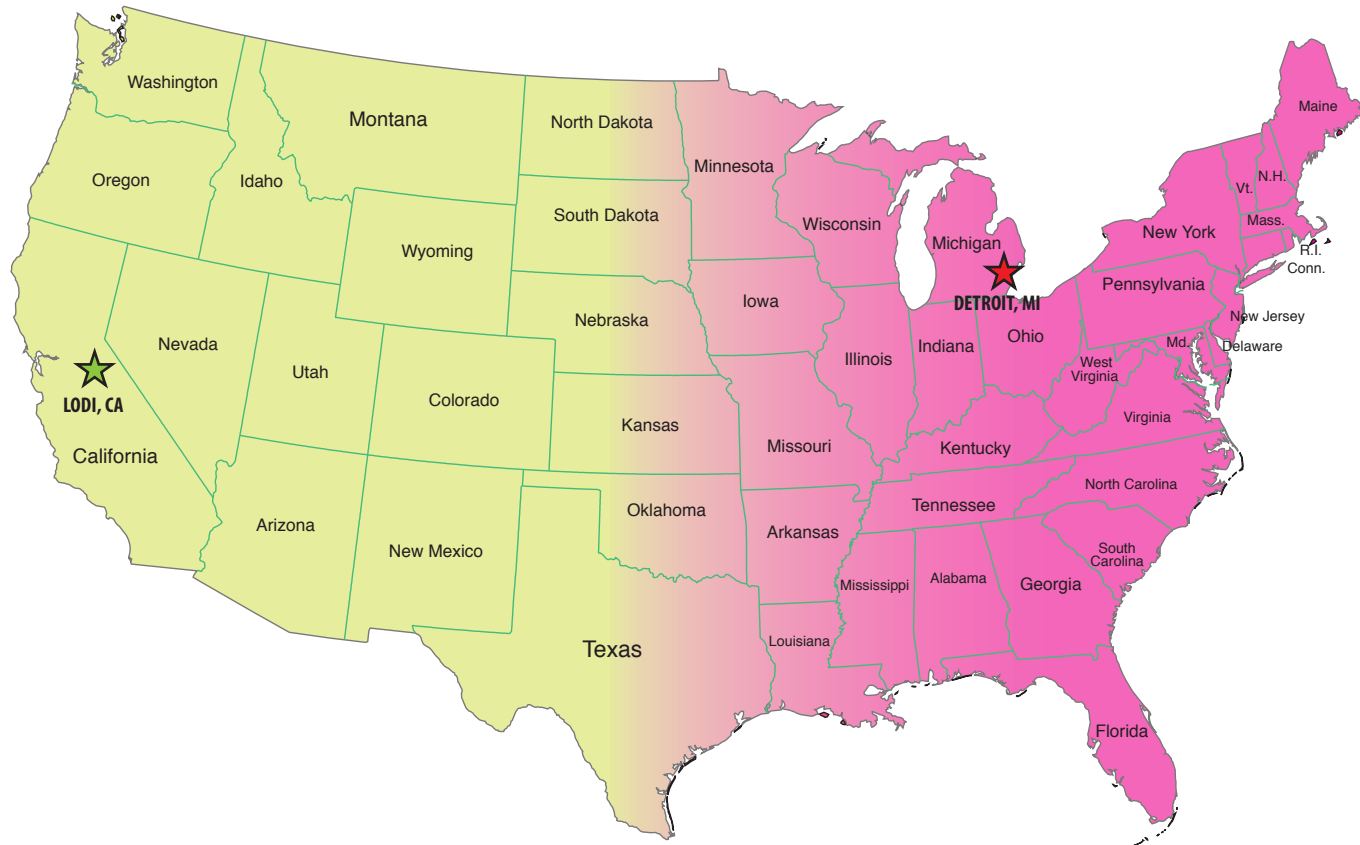

Hawaii

USA – SHIPPING COVERAGE

FAIRMONT
SIGN COMPANY

3750 East Outer Drive Detroit, Michigan 48234
tel.313.368.4000 or 877.491.7996 fax.313.368.9335
www.fairmontsign.com